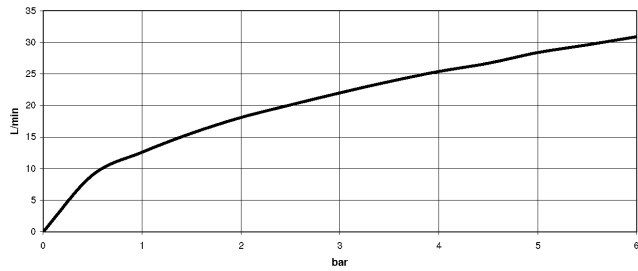

VAIA Five-hole bath mixer for deck mounting with diverter - Champagne (22kt Gold)

VAIA

27 522 819

- spout: circular, air-enriched flow
- max. flow 21.5 l/min at 3 bar flow pressure
- Hand shower: COMPACT RAIN, max. flow rate 6.8 l/min (at 3 bar)
- complete hand shower set with anti-scale system
- automatic bath/shower diverter
- 220mm projection
- height of mixer 347 mm
- height up to aerator 244 mm
- hole diameter spout 32 mm
- hole diameter valve 32 mm
- hole diameter for complete hand shower set 32 mm
- rosette for spout Ø 60mm
- rosette for complete hand shower set Ø 60mm
- rosette for deck valve Ø 60mm
- metal shower hose 1750mm with integrated anti-twist protection

27 522 819
mm [inches]
M 1:10

Flow rate chart

Codes & Standards

ASME
A112.18.1/CSA
B125.1

California Energy
Commission
(CEC)

VAIA Five-hole bath mixer for deck mounting with diverter - Champagne (22kt Gold)