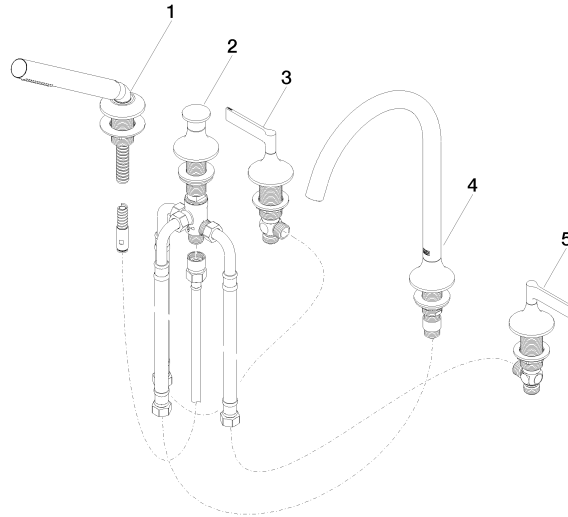

VAIA Five-hole bath mixer for deck mounting with diverter - Champagne (22kt Gold)

VAIA

27 522 819

- spout: circular, air-enriched flow
- max. flow 21.5 l/min at 3 bar flow pressure
- Hand shower: COMPACT RAIN, max. flow rate 6.8 l/min (at 3 bar)
- complete hand shower set with anti-scale system
- automatic bath/shower diverter
- 220mm projection
- height of mixer 347 mm
- height up to aerator 244 mm
- hole diameter spout 32 mm
- hole diameter valve 32 mm
- hole diameter for complete hand shower set 32 mm
- rosette for spout Ø 60mm
- rosette for complete hand shower set Ø 60mm
- rosette for deck valve Ø 60mm
- metal shower hose 1750mm with integrated anti-twist protection

27 522 819
mm [inches]
M 1:10

Flow rate chart

Codes & Standards

ASME
A112.18.1/CSA
B125.1

California Energy
Commission
(CEC)

VAIA Five-hole bath mixer for deck mounting with diverter - Champagne (22kt Gold)

VAIA

27 522 819

Certificates

Belgaqua_22_278_2 WRAS_2310008. LGA_29298.
7_4.

27 522 819
Parts for other
finishes can be found
here: [Chrome](#)

Spare parts list

No.	Item Number	Name	Quantity used	Delivery time
1	27 702 809-47	VAIA Hand shower set for bath rim or tile edge installation - Champagne (22kt Gold)	1	30
2	29 140 809-47	VAIA Two-way diverter for bath rim or tile edge installation - Champagne (22kt Gold)	1	30
3	20 000 818-47	handle (hot)	1	-
Spare part can no longer be ordered, please order the replacement item				
4	13 612 809-47	spout	1	-
Spare part can no longer be ordered, please order the replacement item				
5	20 000 819-47	handle (hot)	1	-
Spare part can no longer be ordered, please order the replacement item				