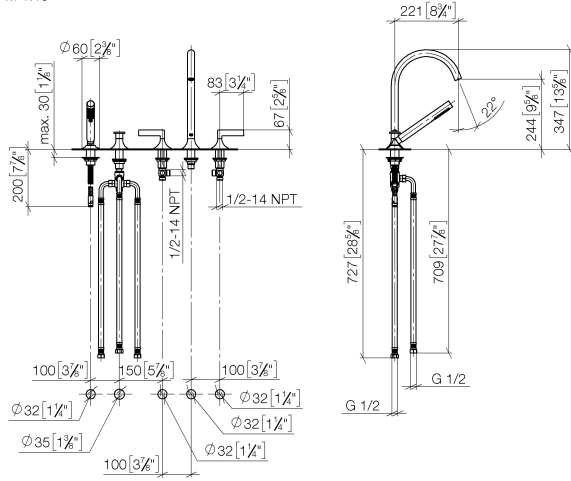

VAIA Five-hole bath mixer for deck mounting with diverter - Champagne (22kt Gold)

VAIA

27 522 819

- spout: circular, air-enriched flow
- max. flow 21.5 l/min at 3 bar flow pressure
- Hand shower: COMPACT RAIN, max. flow rate 6.8 l/min (at 3 bar)
- complete hand shower set with anti-scale system
- automatic bath/shower diverter
- 220mm projection
- height of mixer 347 mm
- height up to aerator 244 mm
- hole diameter spout 32 mm
- hole diameter valve 32 mm
- hole diameter for complete hand shower set 32 mm
- rosette for spout Ø 60mm
- rosette for complete hand shower set Ø 60mm
- rosette for deck valve Ø 60mm
- metal shower hose 1750mm with integrated anti-twist protection

27 522 819
mm [inches]
M 1:10

Flow rate chart

Codes & Standards

ASME
A112.18.1/CSA
B125.1

California Energy
Commission
(CEC)

VAIA Five-hole bath mixer for deck mounting with diverter - Champagne (22kt Gold)

VAIA

27 522 819

Certificates

Belgaqua_22_278_2 WRAS_2310008. LGA_29298.
7_4.

27 522 819
Parts for other
finishes can be found
here: [Chrome](#)

Spare parts list

No.	Item Number	Name	Quantity used	Delivery time
1	27 702 809-47	VAIA Hand shower set for bath rim or tile edge installation - Champagne (22kt Gold)	1	30
2	29 140 809-47	VAIA Two-way diverter for bath rim or tile edge installation - Champagne (22kt Gold)	1	30
3	20 000 818-47	handle (hot)	1	-
Spare part can no longer be ordered, please order the replacement item				
4	13 612 809-47	spout	1	-
Spare part can no longer be ordered, please order the replacement item				
5	20 000 819-47	handle (hot)	1	-
Spare part can no longer be ordered, please order the replacement item				